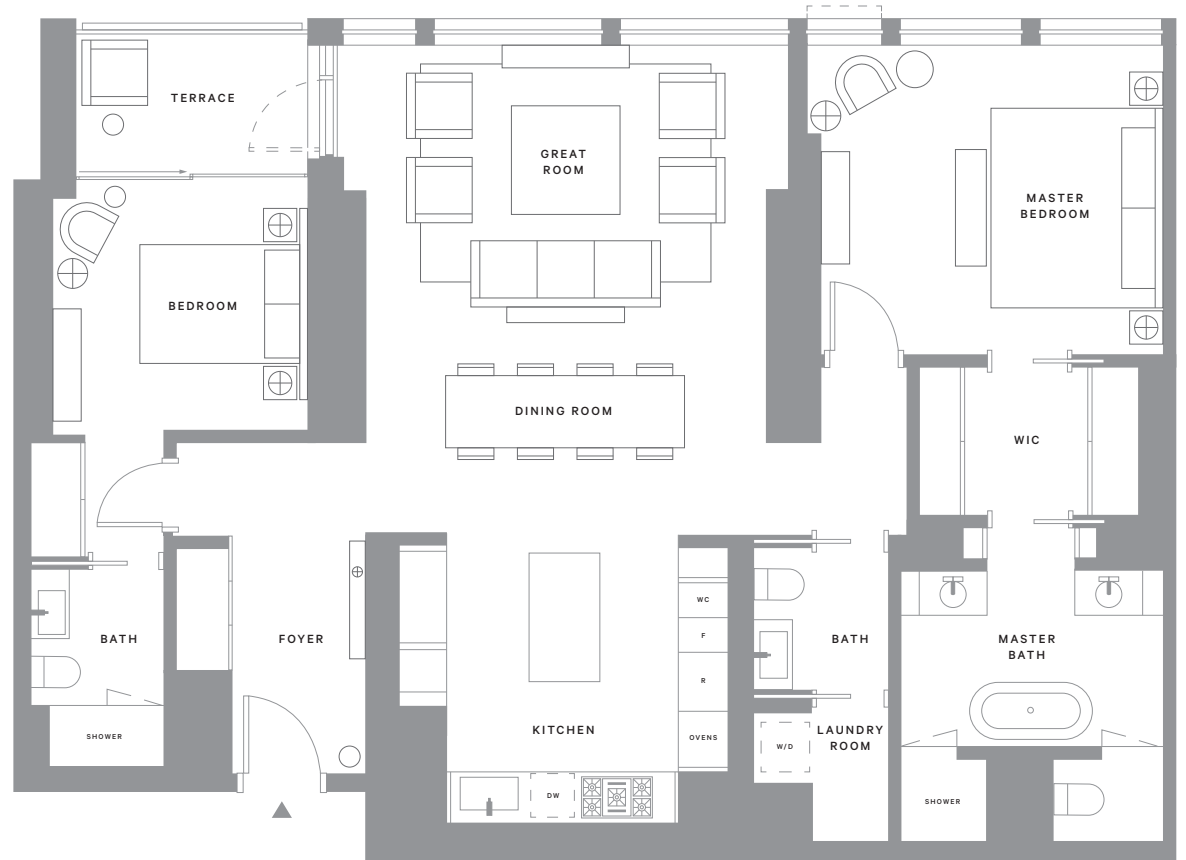

ONE STEUART LANE

RESIDENCE

1205, 1405, 1505

LIVING SQUARE FEET

~1,603

TERRACE SQUARE FEET

~59

BEDROOM

2

BATHROOM

2.5

21
20
19
18
17
16
15
14
12
11
10
09
08
07
06
05
04
03
02

Waterfront

ONESTEUARTLANE.COM