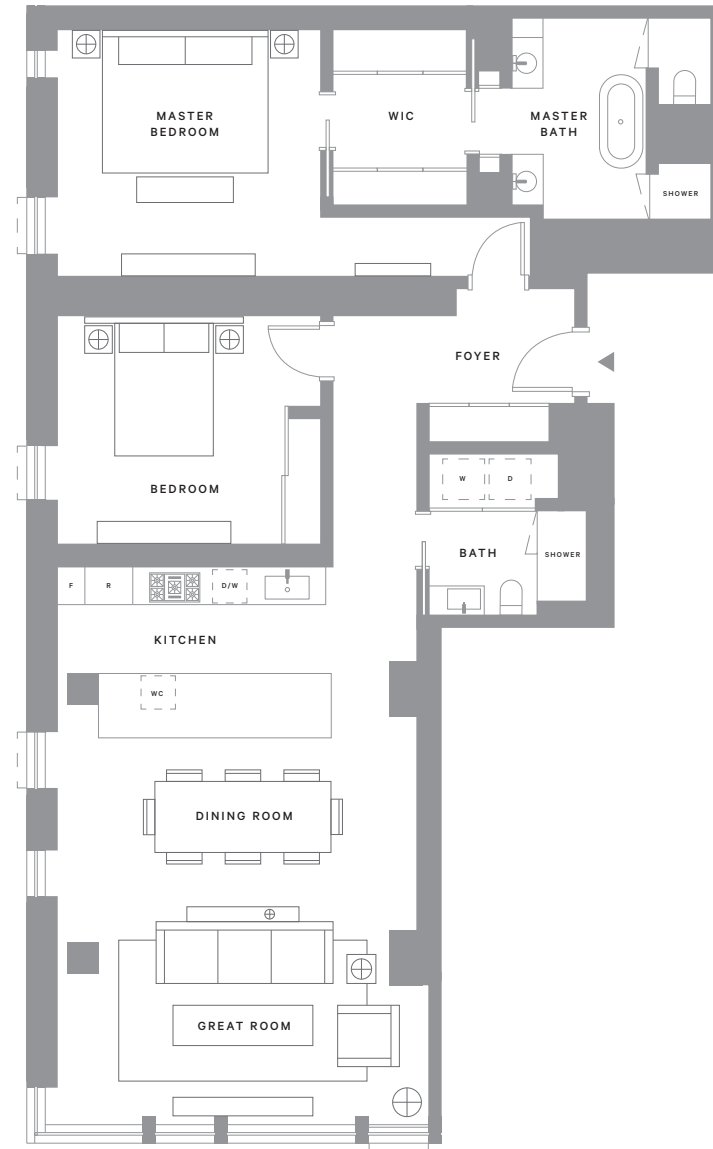

ONE STEUART LANE

RESIDENCE

305, 405, 505, 605

LIVING SQUARE FEET

~1,772

BEDROOM

2

BATHROOM

2

ONESTEUARTLANE.COM