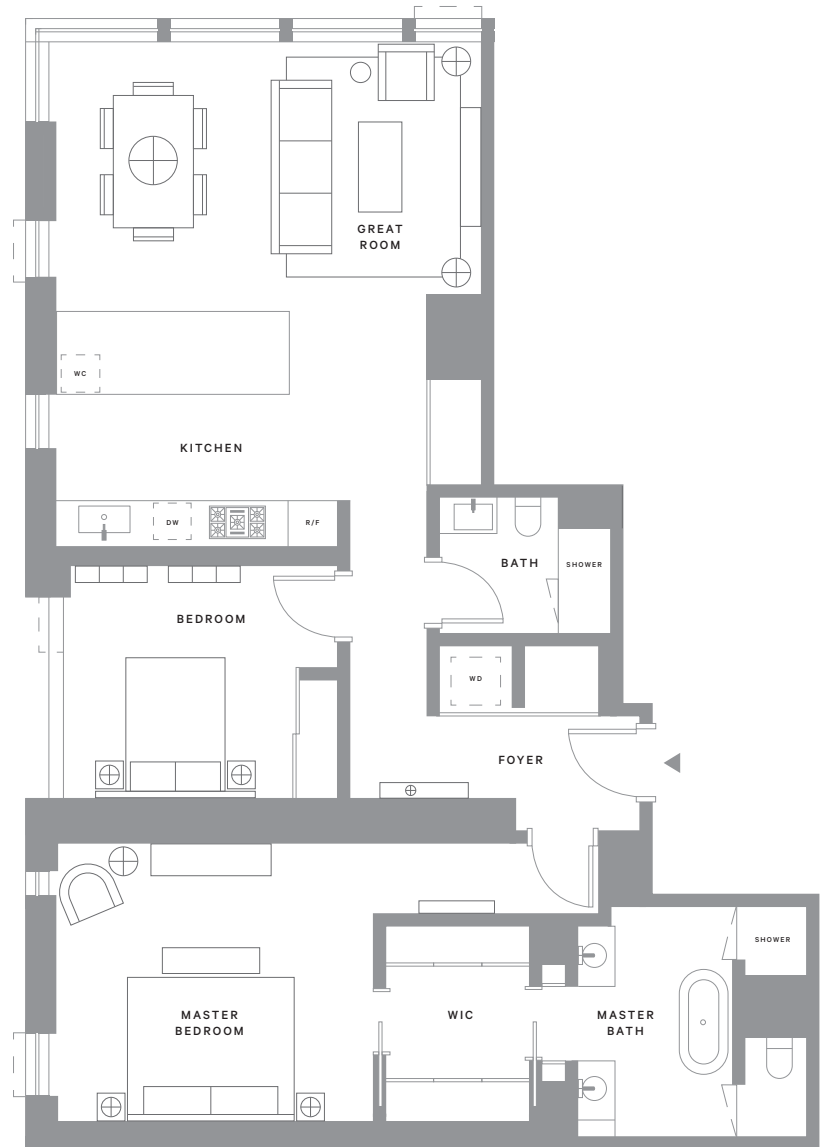

ONE STEUART
LANE

RESIDENCE

306, 406,
506, 606

LIVING SQUARE FEET

~1,517

BEDROOM

2

BATHROOM

2

21
20
19
18
17
16
15
14
12
11
10
09
08
07
06
05
04
03
02

ONESTEUARTLANE.COM