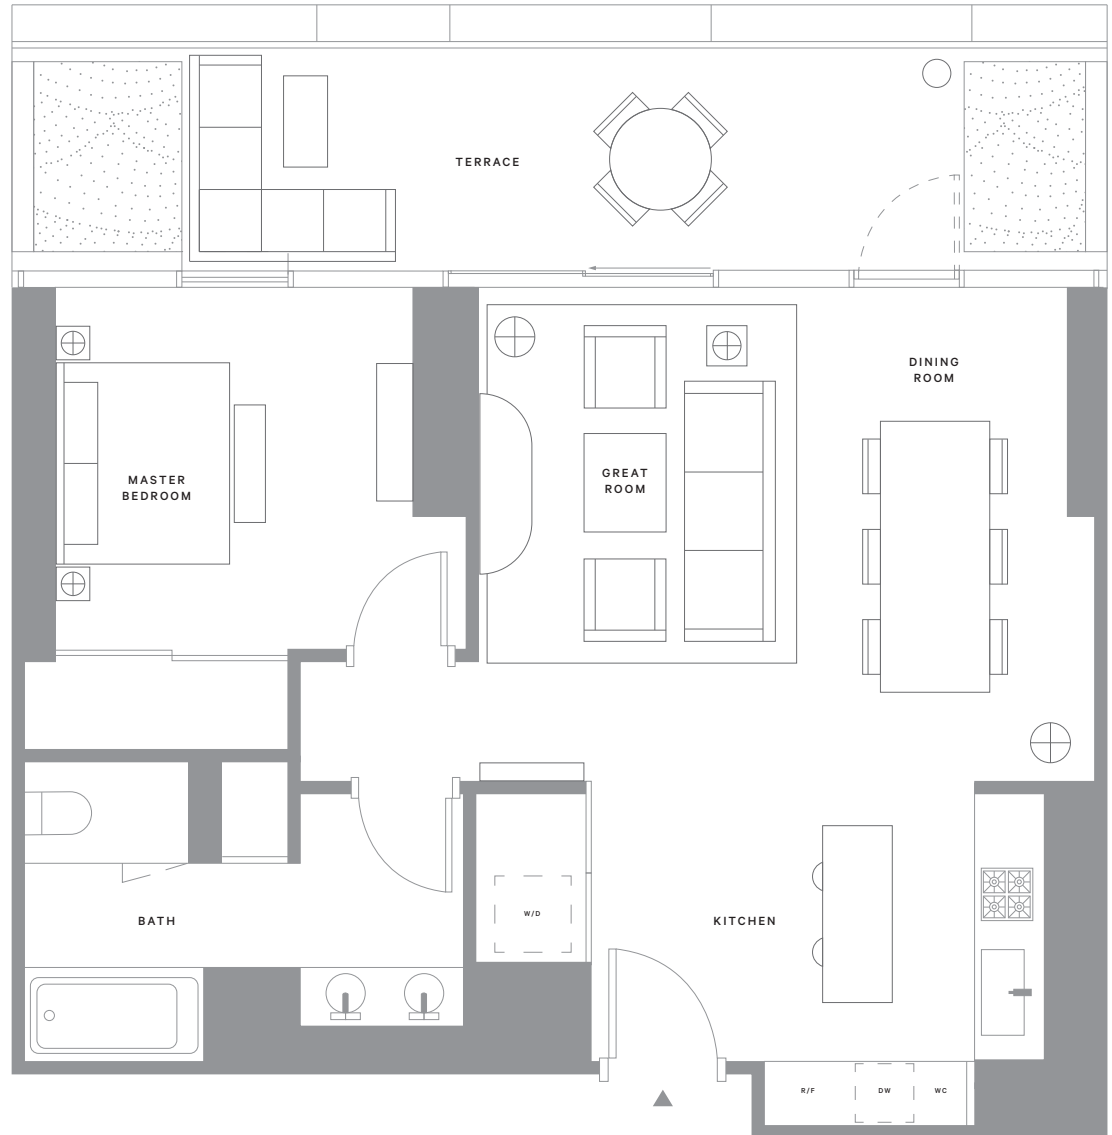

ONE STEUART LANE

RESIDENCE

1105

LIVING SQUARE FEET

~847

TERRACE SQUARE FEET

~192

BEDROOM

I

BATHROOM

I