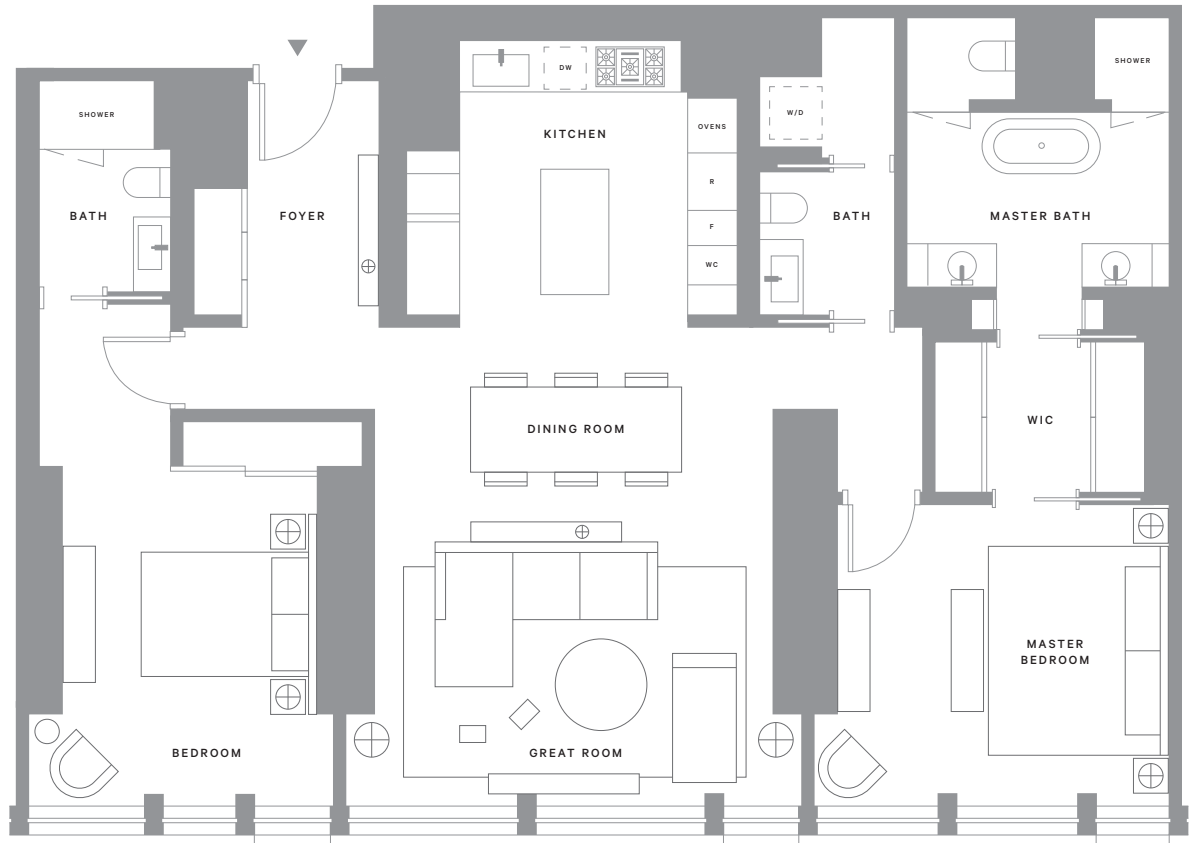

ONE STEUART LANE

RESIDENCE

1702, 1802

LIVING SQUARE FEET

~1,674

BEDROOM

2

BATHROOM

2.5

ONESTEUARTLANE.COM