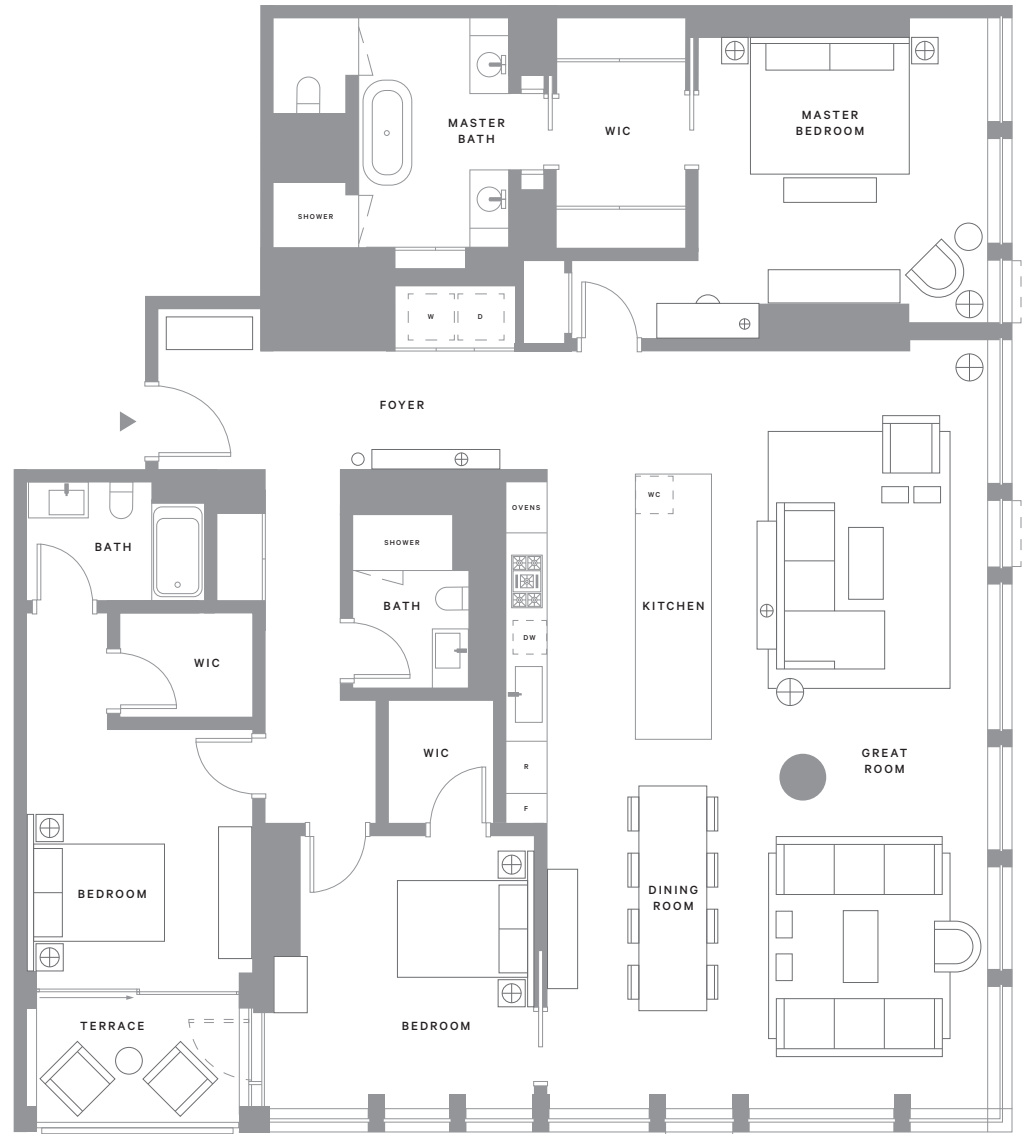

ONE STEUART LANE

RESIDENCE 1701, 1801

LIVING SQUARE FEET

~2,337

TERRACE SQUARE FEET

~59

BEDROOM

3

BATHROOM

3

21
20
19
18
17
16
15
14
12
11
10
09
08
07
06
05
04
03
02

ONESTEUARTLANE.COM