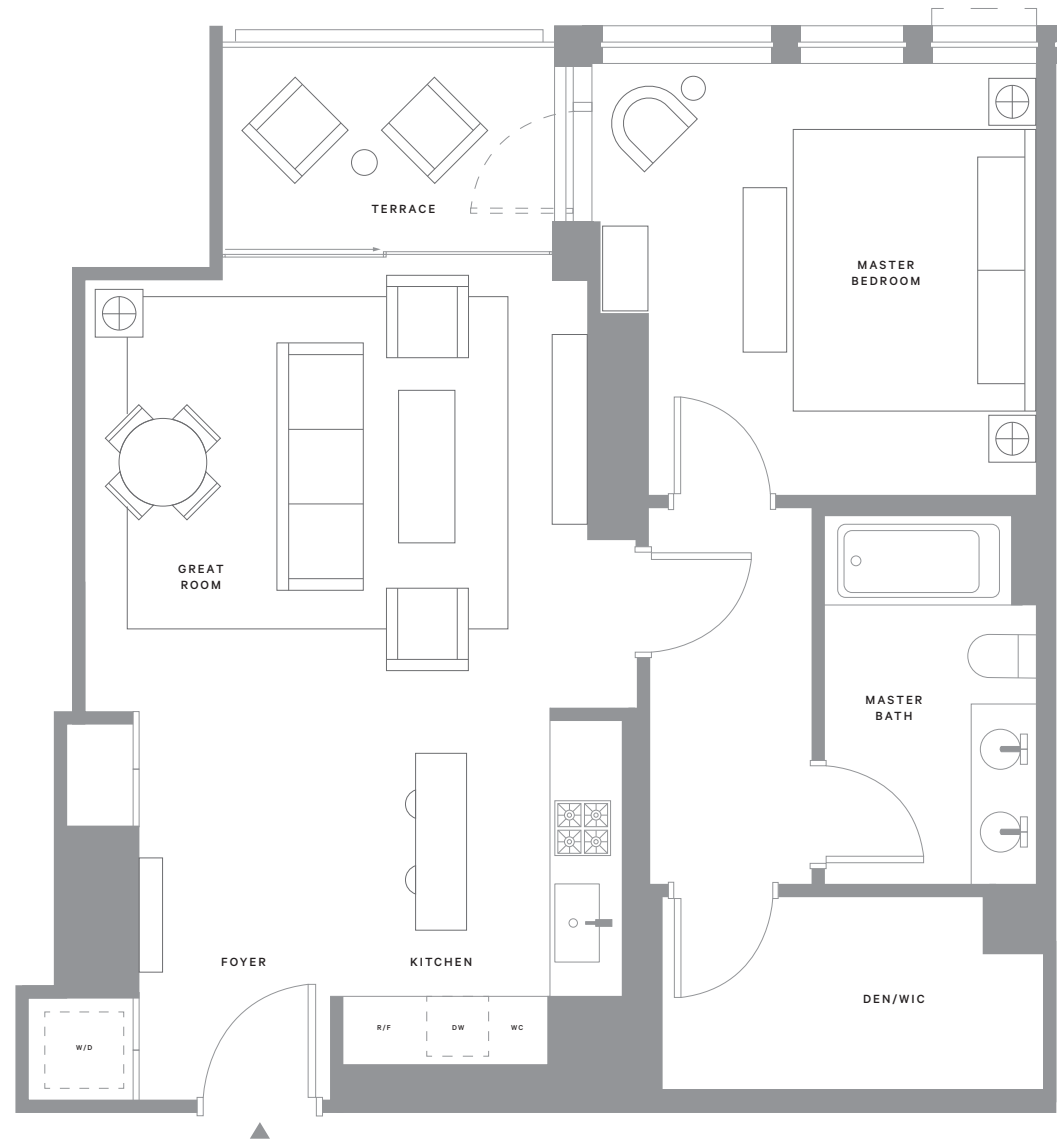

ONE STEUART LANE

RESIDENCE

309, 409, 509, 609

LIVING SQUARE FEET

~880

TERRACE SQUARE FEET

~59

BEDROOM

I

BATHROOM

I

21
20
19
18
17
16
15
14
12
11
10
09
08
07
06
05
04
03
02

Waterfront

ONESTEUARTLANE.COM