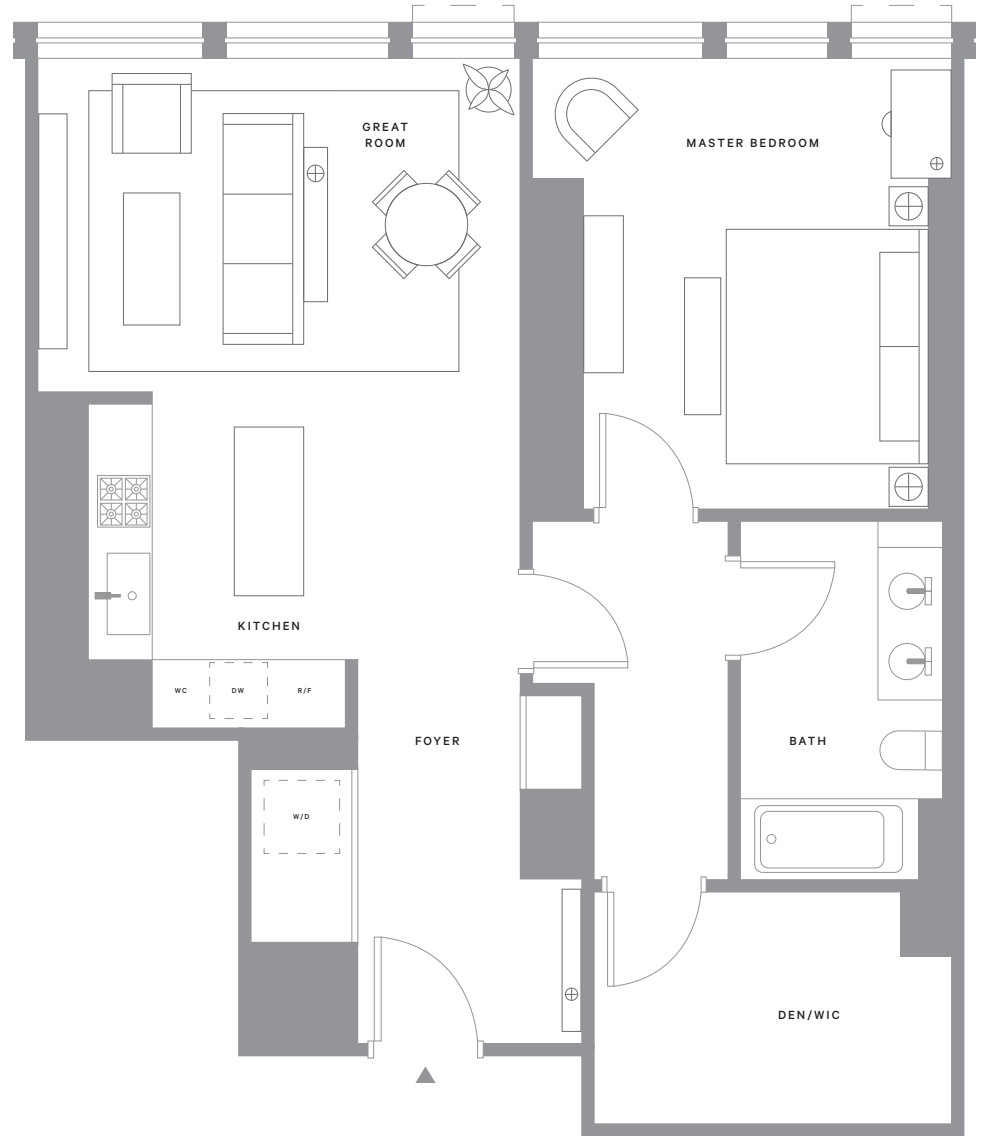

ONE STEUART  
LANE

RESIDENCE

307, 407,  
507, 607

LIVING SQUARE FEET

~917

BEDROOM

I

BATHROOM

I

21  
20  
19  
18  
17  
16  
15  
14  
12  
11  
10  
09  
08  
07  
06  
05  
04  
03  
02

Waterfront

ONESTEUARTLANE.COM