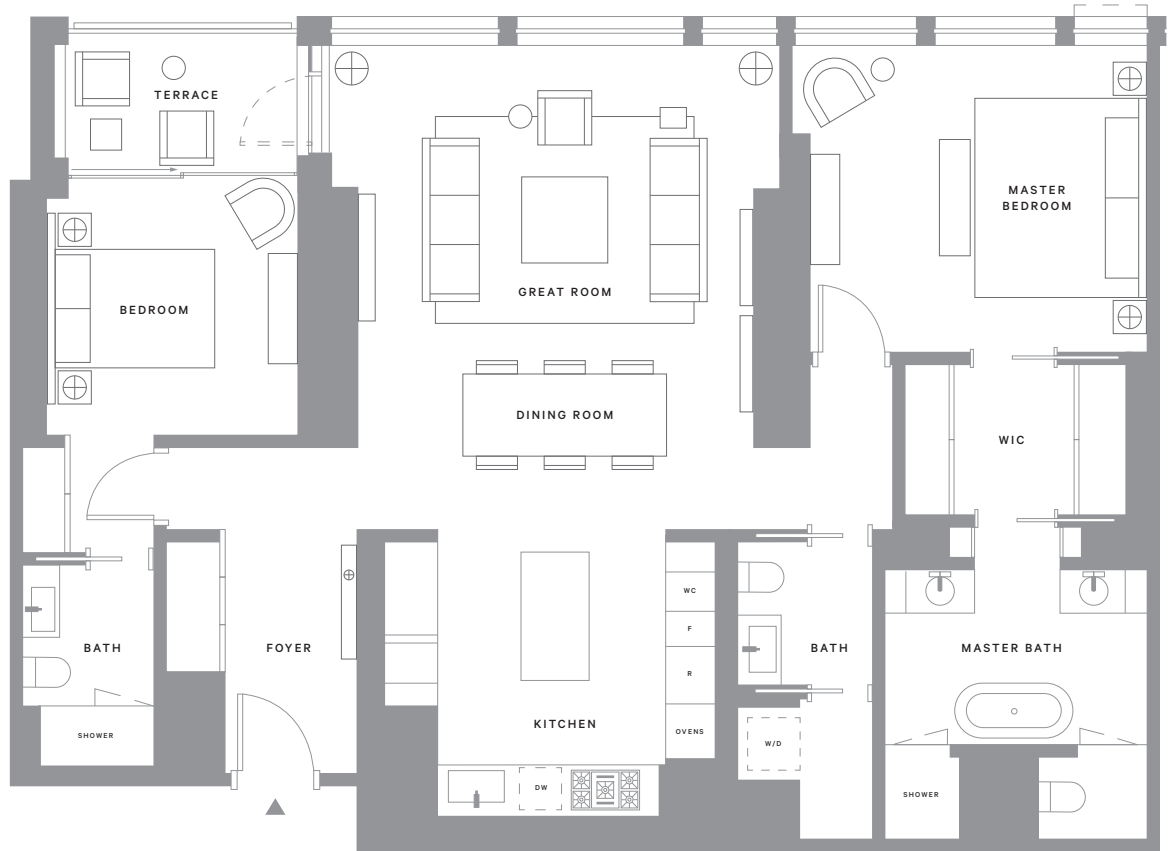

ONE STEUART LANE

RESIDENCE

1705, 1805

LIVING SQUARE FEET

~1,600

TERRACE SQUARE FEET

~59

BEDROOM

2

BATHROOM

2.5

21
20
19
18
17
16
15
14
12
11
10
09
08
07
06
05
04
03
02

Waterfront

ONESTEUARTLANE.COM